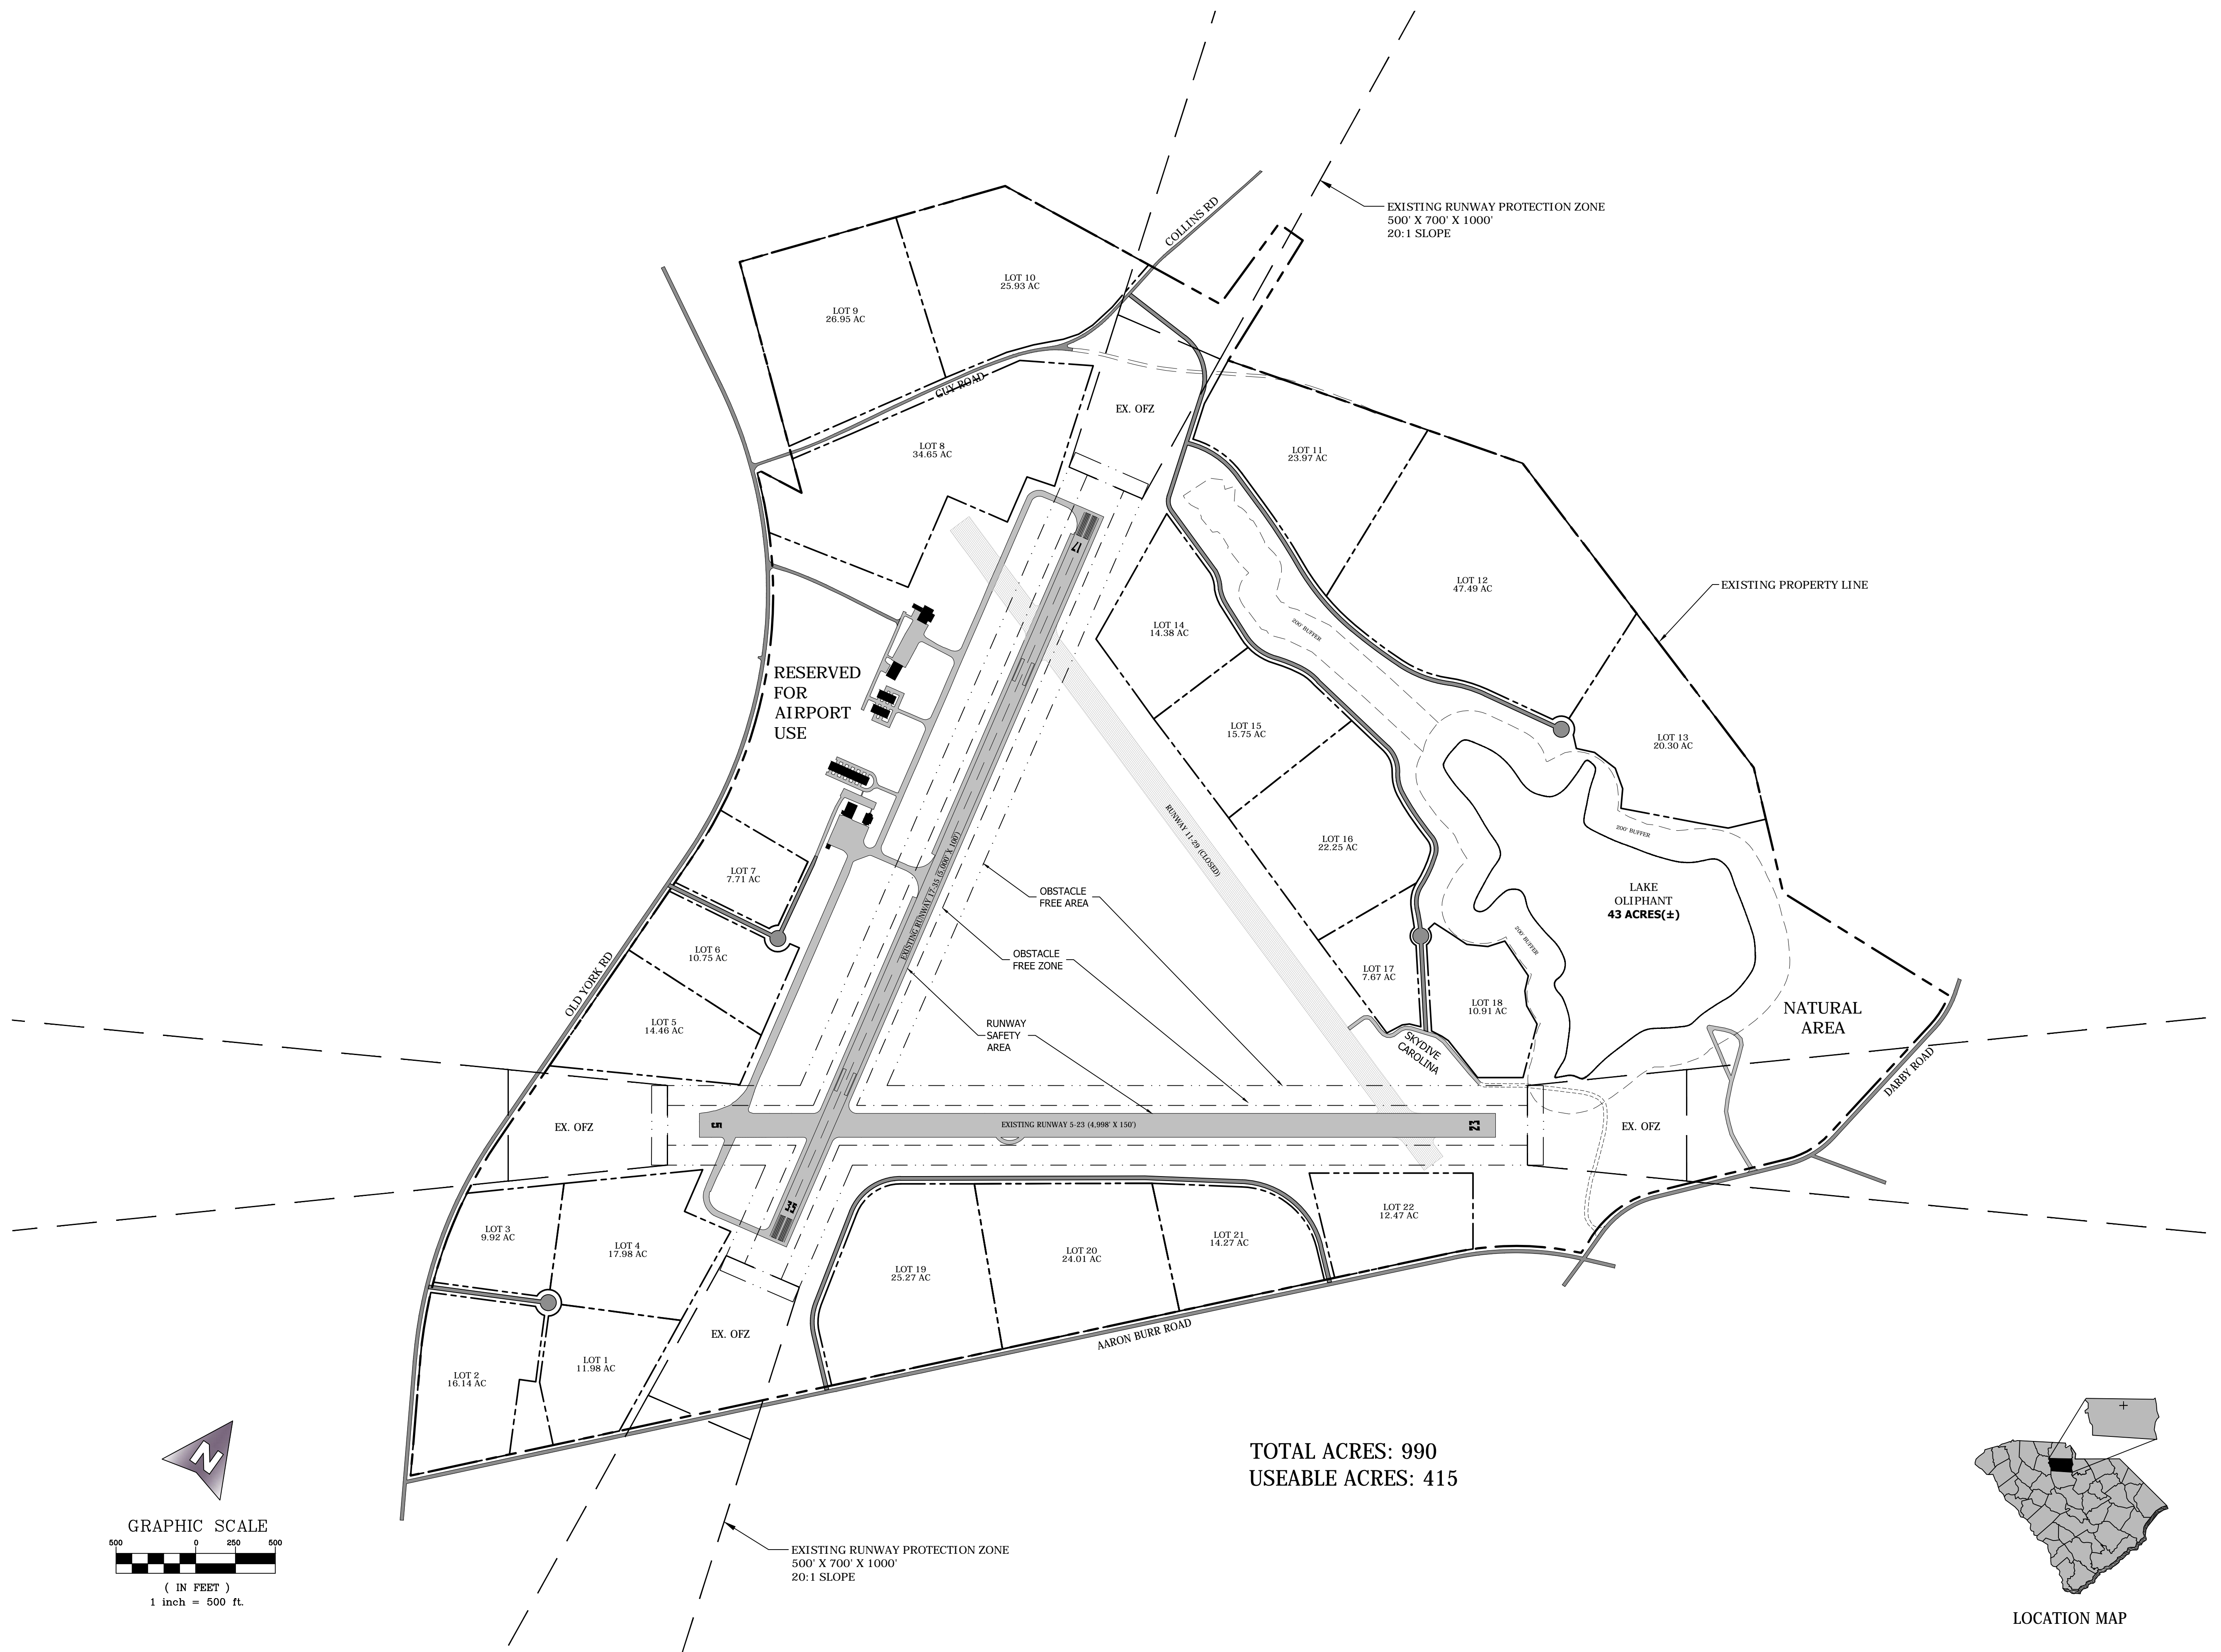

DUKE ENERGY SITE READINESS PROGRAM CHESTER COUNTY AIRPORT INDUSTRIAL PARK

OVERALL PARCEL LAYOUT PLAN

Choose Chester!
For Business. For Life.
Chester County Economic Development

PREPARED BY:
CARLISLE ASSOCIATES
INC.
PO BOX 11528
COLUMBIA, SC 29201
(803) 252-3232
AUGUST 8, 2011